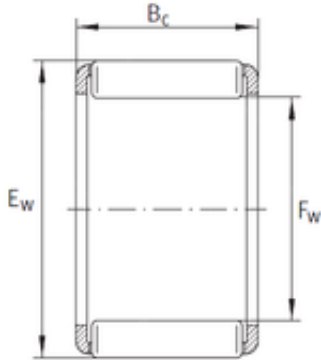

LEDONG Machinery Co., Ltd.

INA KZK 22x28x16 needle roller bearings

Bearing No. KZK 22x28x16

Bore Diameter	22 mm
Outer Diameter	28 mm
Fw	22 mm
Ew	28 mm
Bc	16 mm
Weight	18 Kg
Basic dynamic load rating (C)	15600 kN
Basic static load rating (C0)	20200 kN

KZK 22x28x16 Bearing 2D drawings and 3D CAD models