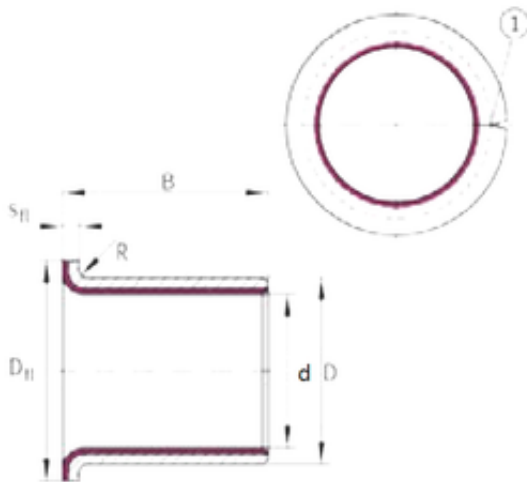

LEDONG Machinery Co., Ltd.

12 mm x 14 mm x 9 mm INA EGF12090-E40-B plain bearings

Bearing No. EGF12090-E40-B

EGF12090-E40-B Bearing 2D drawings and 3D CAD models

Size	12x14x9 mm
Bore Diameter	12 mm
Outer Diameter	14 mm
Width	9 mm
d	12 mm
D	14 mm
B	9 mm
Df	20 mm
R	1 mm
S	1 mm
Category	Plain Bearings
Inventory	0.0
Manufacturer Name	SCHAEFFLER GROUP
Minimum Buy Quantity	N/A
Weight / Kilogram	0
EAN	4012802757293
Product Group	B04264