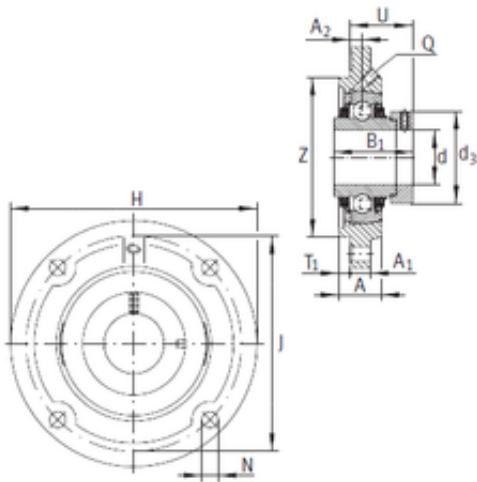

LEDONG Machinery Co., Ltd.

TFE60 Bearing 2D drawings and 3D CAD models

INA TFE60 bearing units

Bearing No. TFE60

Bore Diameter	60 mm
d	60 mm
U	63,8 mm
Thread (Q)	Rp1/8
T1	4 mm
Z	140 mm
d3	84 mm
A	33 mm
A1	16 mm
B1	77,9 mm
H	195 mm
J	165 mm
N	14 mm
A2	17 mm
Weight	3,99 Kg
Basic dynamic load rating (C)	52 kN
Category	Bearings
Inventory	0.0
Manufacturer Name	SCHAEFFLER GROUP
Minimum Buy Quantity	N/A
Weight / Kilogram	4.22
Product Group	M06110