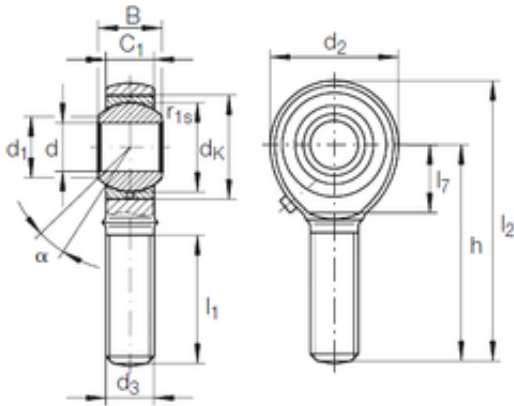

LEDONG Machinery Co., Ltd.

25 mm x 47 mm x 31 mm INA GAKL 25 PB plain bearings

Bearing No. GAKL 25 PB

Size	25x47x31 mm
Bore Diameter	25 mm
Outer Diameter	47 mm
Width	31 mm
d	25 mm
D	47 mm
B	31 mm
d1	29,5 mm
d2	60 mm
dk	42,85 mm
h	94 mm
l1 min.	55 mm
l2 max.	124 mm
l7 min.	32 mm
r1 min.	0,3 mm
C1	22 mm
Thread (G)	M24X2
Angle	15 °
Weight	0,64 Kg
Basic dynamic load rating (C)	47,5 kN

GAKL 25 PB Bearing 2D drawings and 3D CAD models