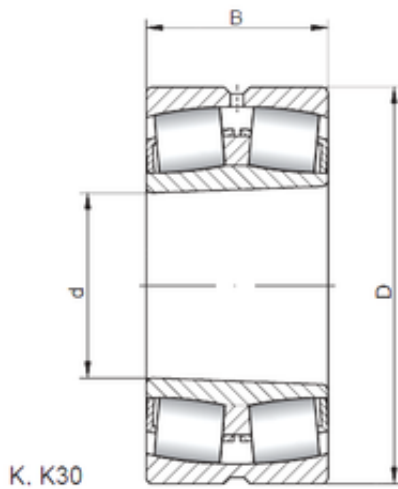

LEDONG Machinery Co., Ltd.

340 mm x 460 mm x 90 mm ISO 23968 KW33
spherical roller bearings

Bearing No. 23968 KW33

| | |
|----------------|---------------|
| Size | 340x460x90 mm |
| Bore Diameter | 340 mm |
| Outer Diameter | 460 mm |
| Width | 90 mm |
| d | 340 mm |
| D | 460 mm |
| B | 90 mm |
| C | 90 mm |

23968 KW33 Bearing 2D drawings and 3D CAD models