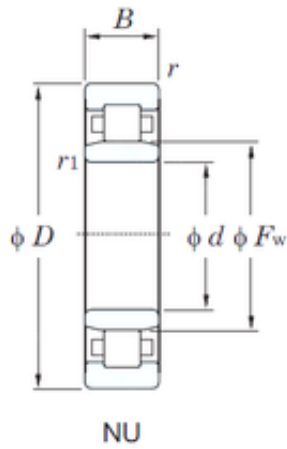

## 50 mm x 90 mm x 23 mm KOYO NU2210 cylindrical roller bearings

Bearing No. NU2210

Size	50x90x23 mm
Bore Diameter	50 mm
Outer Diameter	90 mm
Width	23 mm
d	50 mm
Fw	60.4 mm
D	90 mm
B	23 mm
C	23 mm
r min.	1.1 mm
r1 min.	1.1 mm
Weight	0.580 Kg
Basic dynamic load rating (C)	64.2 kN
Basic static load rating (C0)	73.6 kN
(Grease) Lubrication Speed	6400 r/min
Bearing No.	NU2210
r(min)	1.1
r1(min)	1.1
Cr	80.3
C0r	73.6
Cu	10.4
Grease lub.	6400
Oil lub.	8500
Ew	-
d1	-