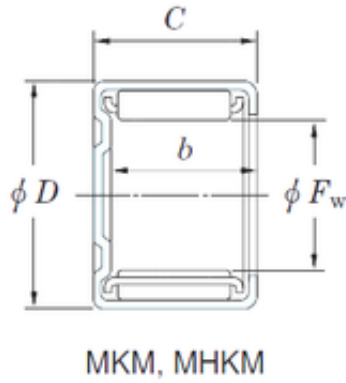

KOYO 13MKM1912 needle roller bearings

Bearing No. 13MKM1912

| | |
|-------------------------------|-------------|
| Size | 13x19x12 mm |
| Bore Diameter | 13 mm |
| Outer Diameter | 19 mm |
| Width | 12 mm |
| Fw | 13 mm |
| D | 19 mm |
| C | 12 mm |
| b | 9,3 mm |
| Weight | 0,011 Kg |
| Basic dynamic load rating (C) | 5,85 kN |
| Basic static load rating (C0) | 6,7 kN |

13MKM1912 Bearing 2D drawings and 3D CAD models