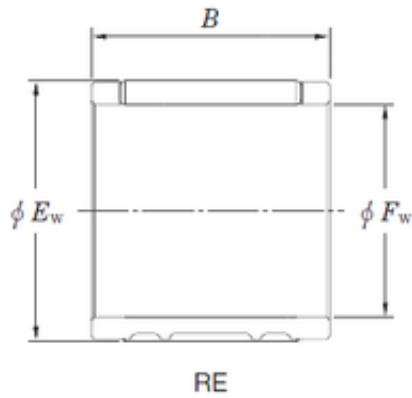

LEDONG Machinery Co., Ltd.

KOYO RE121612AL1 needle roller bearings

Bearing No. RE121612AL1

Size	12x16x11.8 mm
Bore Diameter	12 mm
Outer Diameter	16 mm
Width	11,8 mm
Fw	12 mm
Ew	16 mm
B	11,8 mm
Weight	0,0064 Kg
Basic dynamic load rating (C)	6,61 kN

RE121612AL1 Bearing 2D drawings and 3D CAD models