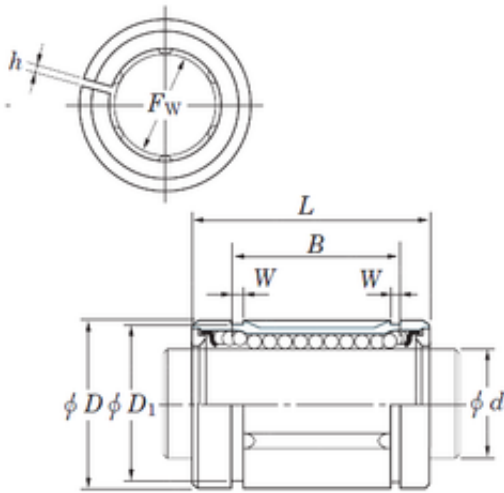

## KOYO SDM10AJ linear bearings

Bearing No. SDM10AJ

SDM10AJ Bearing 2D drawings and 3D CAD models

Size	10x19x22 mm
Bore Diameter	10 mm
Outer Diameter	19 mm
Width	22 mm
Fw	10 mm
D	19 mm
h	1 mm
B	22 mm
D1	18 mm
L	29 mm
W	1,3 mm
Weight	0,027 Kg
Basic dynamic load rating (C)	259 kN