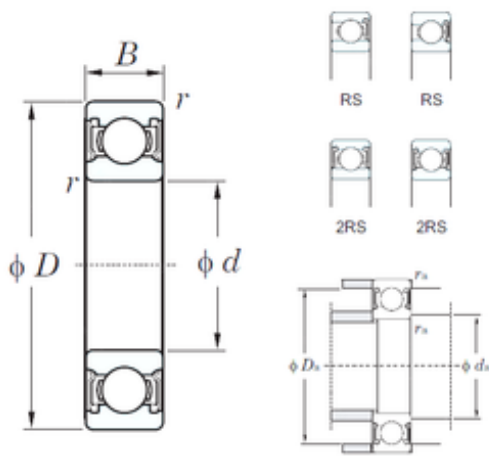

LEDONG Machinery Co., Ltd.

70 mm x 150 mm x 35 mm KOYO 6314-2RS
deep groove ball bearings

Bearing No. 6314-2RS

Size	70x150x35 mm
Bore Diameter	70 mm
Outer Diameter	150 mm
Width	35 mm
d	70 mm
D	150 mm
B	35 mm
C	35 mm
r min.	2,1 mm
da min.	81 mm
da max	92 mm
Da max.	139 mm
ra max.	2 mm
Weight	2,52 Kg
Basic dynamic load rating (C)	104 kN
Basic static load rating (C0)	68,2 kN
(Grease) Lubrication Speed	3000 r/min

6314-2RS Bearing 2D drawings and 3D CAD models