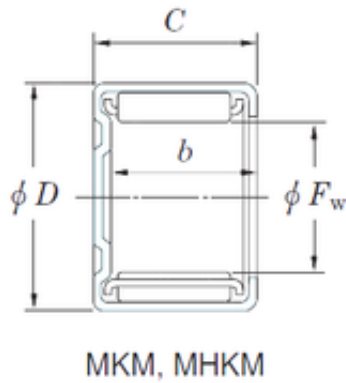

KOYO MKM2020 needle roller bearings

Bearing No. MKM2020

Size	20x27x20 mm
Bore Diameter	20 mm
Outer Diameter	27 mm
Width	20 mm
Fw	20 mm
D	27 mm
C	20 mm
b	17,3 mm
Weight	0,028 Kg
Basic dynamic load rating (C)	17,7 kN
Basic static load rating (C0)	27,6 kN

MKM2020 Bearing 2D drawings and 3D CAD models