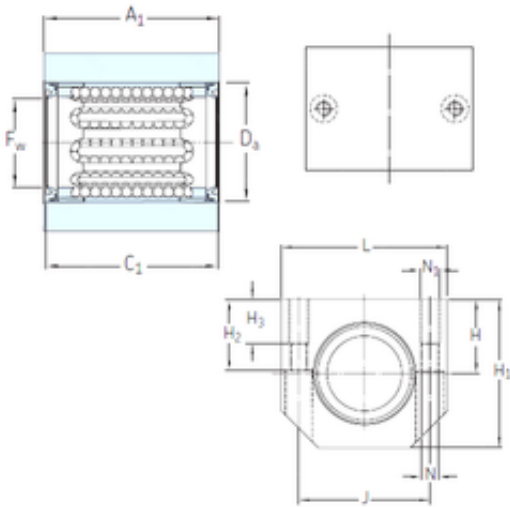

LEDONG Machinery Co., Ltd.

SKF LUJR 12 linear bearings

Bearing No. LUJR 12

Bore Diameter	12 mm
Fw	12 mm
H3	11 mm
Da	19 mm
A1	35 mm
C1	34 mm
H	17 mm
H1	33 mm
H2	16 mm
J	29 mm
L	40 mm
N	4,3 mm
Thread (N1)	M5
Weight	0,1 Kg
Basic dynamic load rating (C)	0,695 kN

LUJR 12 Bearing 2D drawings and 3D CAD models