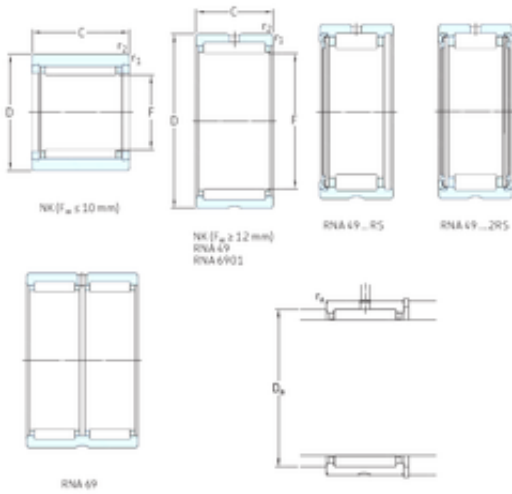

LEDONG Machinery Co., Ltd.

SKF NK6/12TN needle roller bearings

Bearing No. NK6/12TN

Size	6x12x12 mm
Bore Diameter	6 mm
Outer Diameter	12 mm
Width	12 mm
Fw	6 mm
D	12 mm
C	12 mm
Weight	0,0057 Kg
Basic dynamic load rating (C)	3,3 kN
Basic static load rating (C0)	3,2 kN
Fatigue load limit (Pu)	0,345
Reference speed	34000 r/min

NK6/12TN Bearing 2D drawings and 3D CAD models